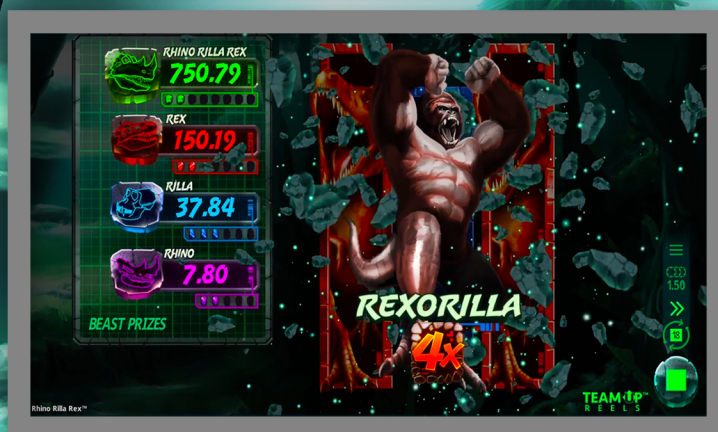

TEAM UP™
REELS

EXPERIENCE EARTH-SHAKING EPIC WINS!
Venture into the jungle of a mysterious island and dare to discover the Rhino Rilla Rex™!

A ROARING NEW TEAM-UP REELS™!
Land any combination of creatures and watch them come to life with Team-Up Reels™! When the beasts combine, new creatures are unleashed and with them multipliers up to 5x!

SMASH YOUR WAY TO BIG BEAST PRIZES!
Collect enough tokens during the Team-Up Feature or Bonus Spins to win colossal Beast Prizes!

RELEASE DATE
2022

RTP
96.2%

BASE GAME

FREE SPINS

Also offered at alternative RTP versions, please contact account manager

VOLATILITY
HIGH

WAYS
3125

MIN BET
0.25

MAX BET
25.00

WIN UP TO
1,767.92 TIMES BET*

FEATURES

Team-Up Feature
Team-Up Bonus Spins

*based on a simulation of 10 billion games